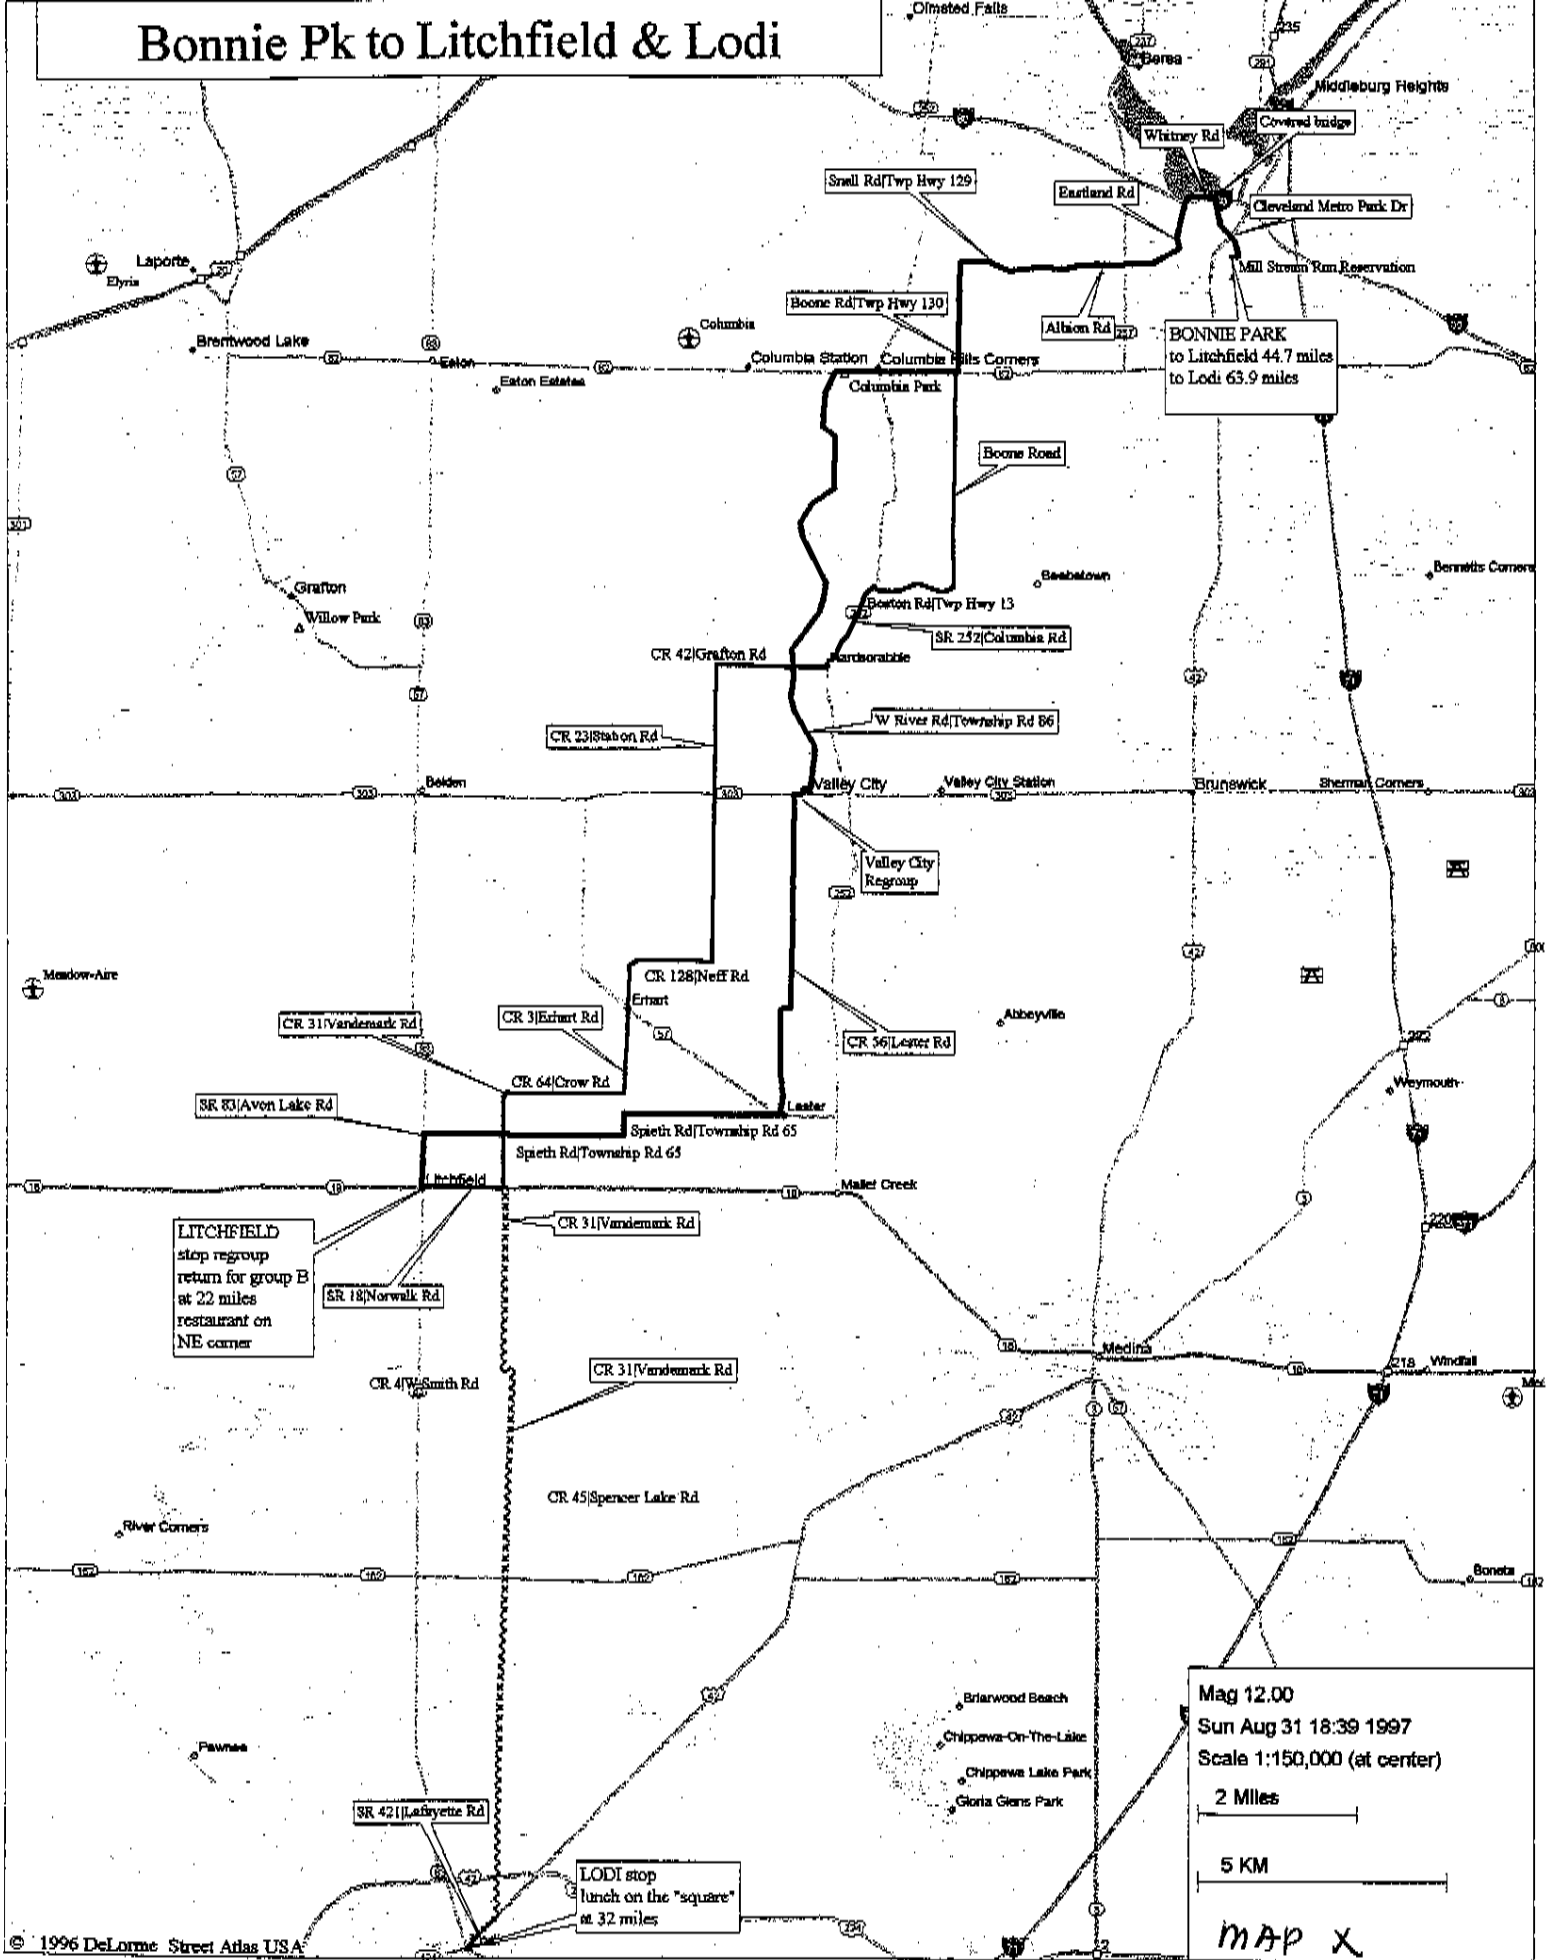

Bonnie Pk to Litchfield & Lodi

BONNIE PARK
to Litchfield 44.7 miles
to Lodi 63.9 miles

LITCHFIELD
stop regroup
return for group B
at 22 miles
restaurant on
NE corner

LODI stop
lunch on the "square"
at 32 miles

Mag 12.00
Sun Aug 31 18:39 1997
Scale 1:150,000 (at center)
2 Miles
5 KM

MAP X

Bonnie Park to Litchfield/Lodi
44 miles/64 miles

Outbound:

L Valley Parkway
L Eastland
R Albion/becomes Snell
L Boone
R Twinsburg/Elyria (82)
L Columbia-West River
L School
R Maple
R Center (303)

Regroup

L Lester
R Speith
L Erhart (caution crossing
route 18)
R Speith
L Avon Lake (83)
Litchfield

**Regroup, Lunch and Return
for B Group**

A Group:

L Norwalk (18)
R Vandemark
L Smith
R Vandemark
R Lafayette (42) (421)
(Medina Street)

Lunch on the Square in Lodi

Return:

R Medina St. (421)
L Redfield/Vandemark
L Smith
R Vandemark

B Group Return:

East on route 18
L on Vandemark
R Crow
L Erhart
R Neff
L Station
R Grafton
L Columbia-East River
R Boston
L Boone
R Snell (becomes Albion)
L Eastland
R Parkway
R Bonnie Park