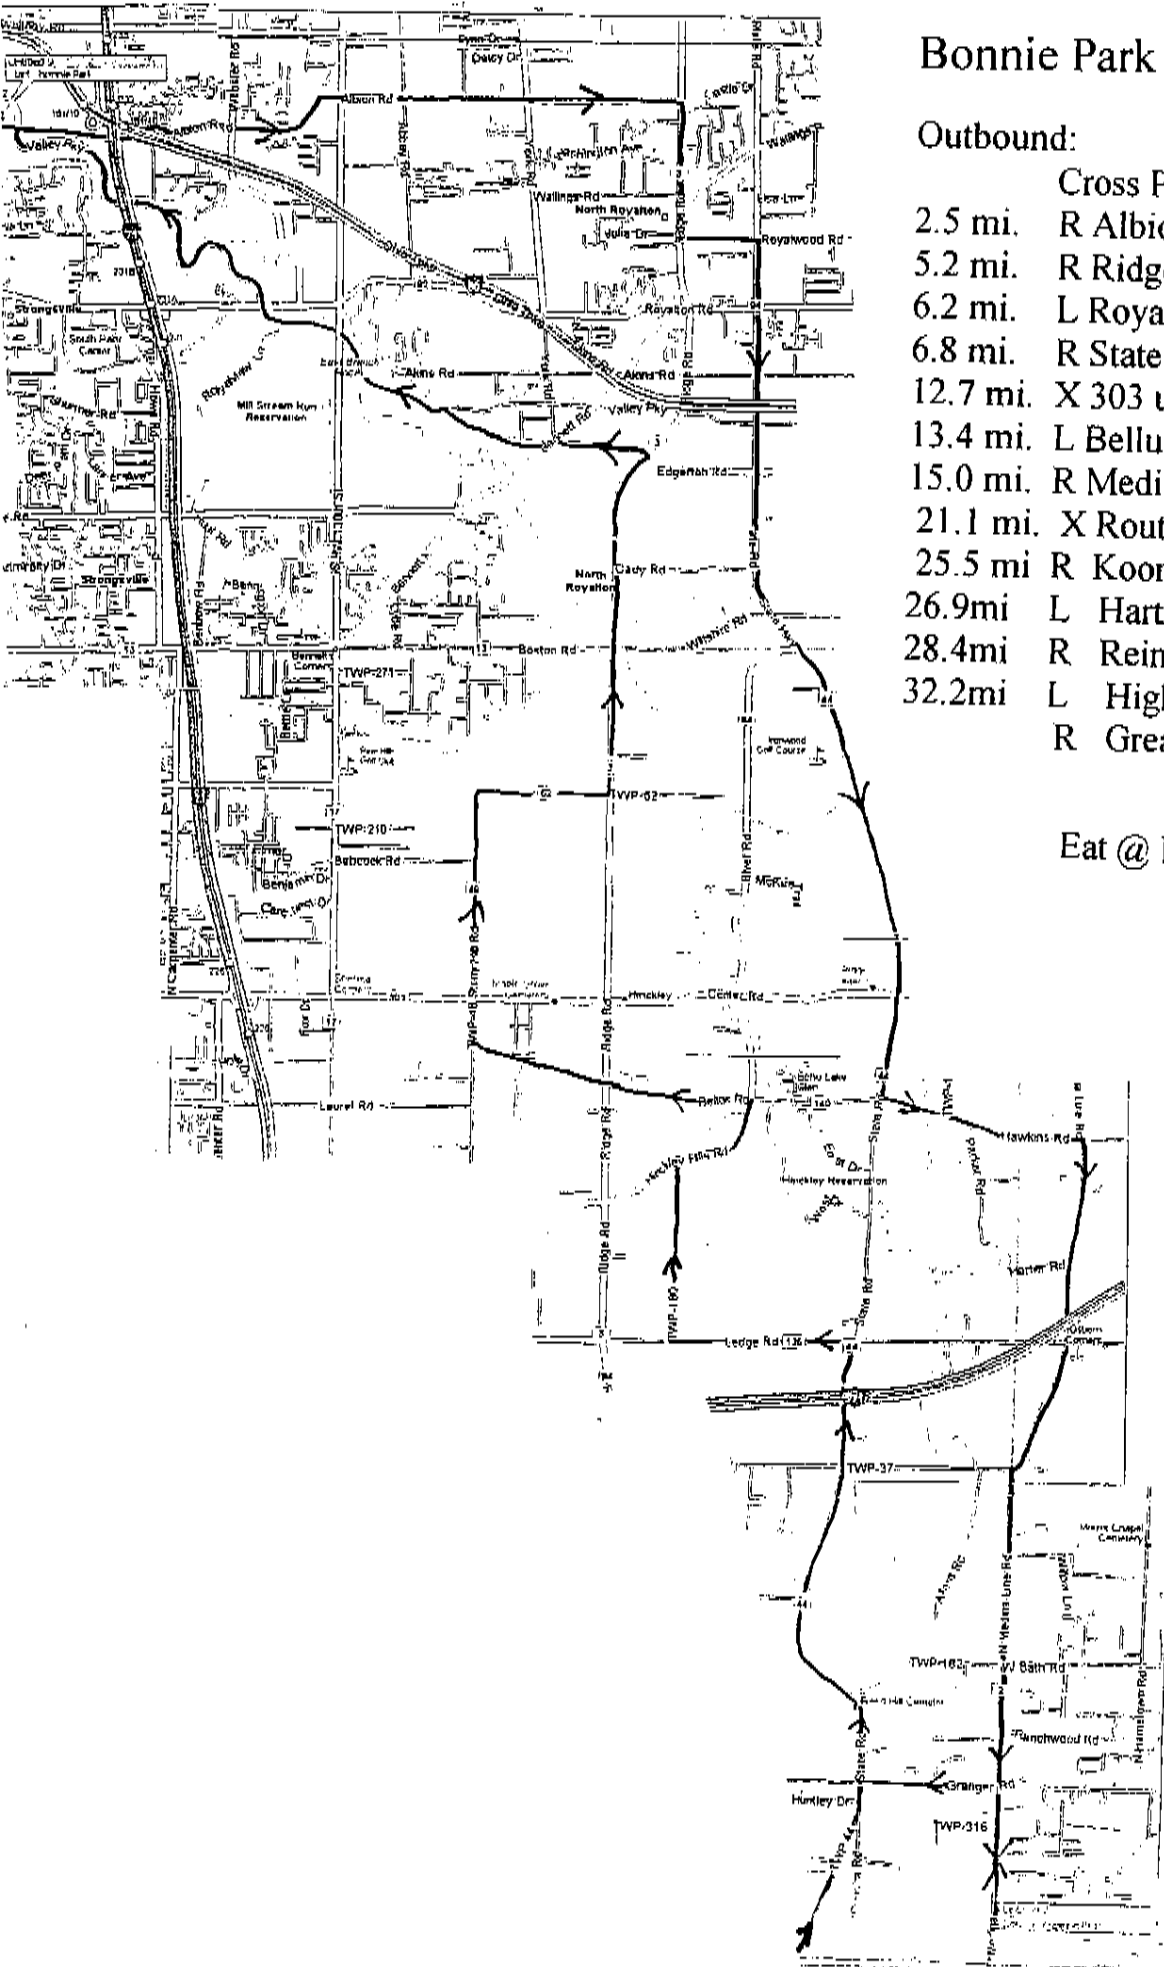

# Bonnie Park to Wadsworth

## Outbound:

- Cross Parkway on Albion
- 2.5 mi. R Albion
- 5.2 mi. R Ridge
- 6.2 mi. L Royalwood
- 6.8 mi. R State
- 12.7 mi. X 303 use care
- 13.4 mi. L Bellus (Hawkins)
- 15.0 mi. R Medina Line
- 21.1 mi. X Route 18
- 25.5 mi R Koontz
- 26.9mi L Hartman
- 28.4mi R Reimer
- 32.2mi L High
- R Great Oaks Trail

Eat @ Buehlers

Eat @ Buehlers

Return:

- L High
- At Reimer, R - L onto State
- L Ledge
- R Kellogg (twp. 180)
- R Hinkley Hills
- L Bellus (R to water stop)  
at the miniture golf
- R Stoney Hill (twp. 48-becomes twp.62)
- L Ridge
- L Edgerton
- L Parkway
- L Bonnie Park