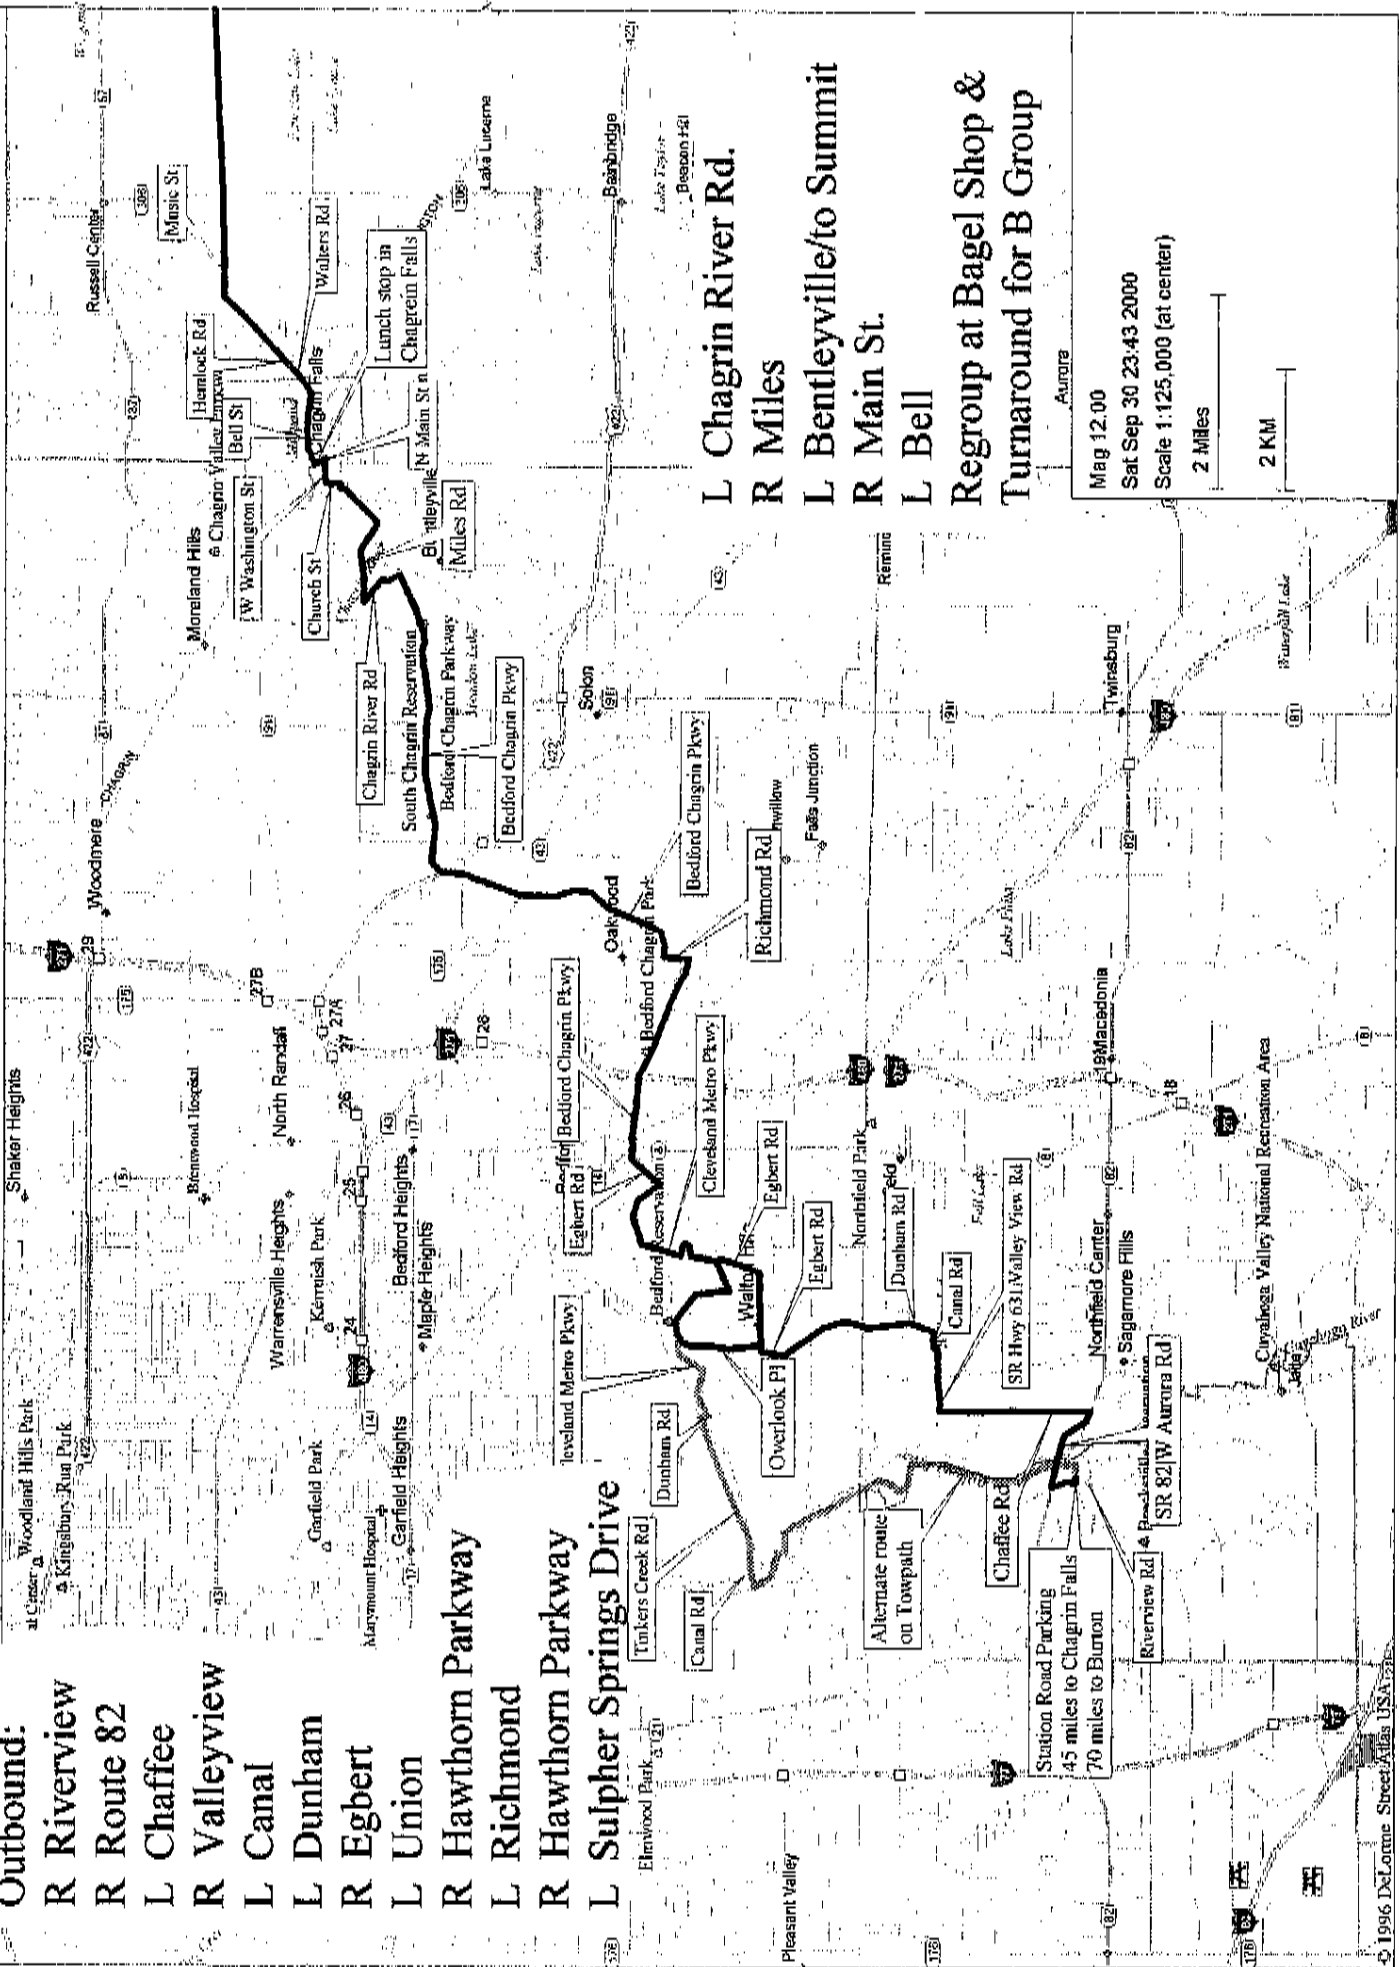

Brecksville to Chagrin Falls 42 / Burton 70 miles

- Outbound:
- R Riverview
- R Route 82
- L Chaffee
- R Valleyview
- L Canal
- L Dunham
- R Egbert
- L Union
- R Hawthorn Parkway
- L Richmond
- R Hawthorn Parkway
- L Sulpher Springs Drive

- L Chagrin River Rd.
- R Miles
- L Bentleyville/to Summit
- R Main St.
- L Bell
- Regroup at Bagel Shop & Turnaround for B Group

Mag 12.00
 Sat Sep 30 23:43 2000
 Scale 1:125,000 (at center)
 2 Miles
 2 KM

Brecksville to Chagrin Falls @ Burton

Brecksville to *BURTON*