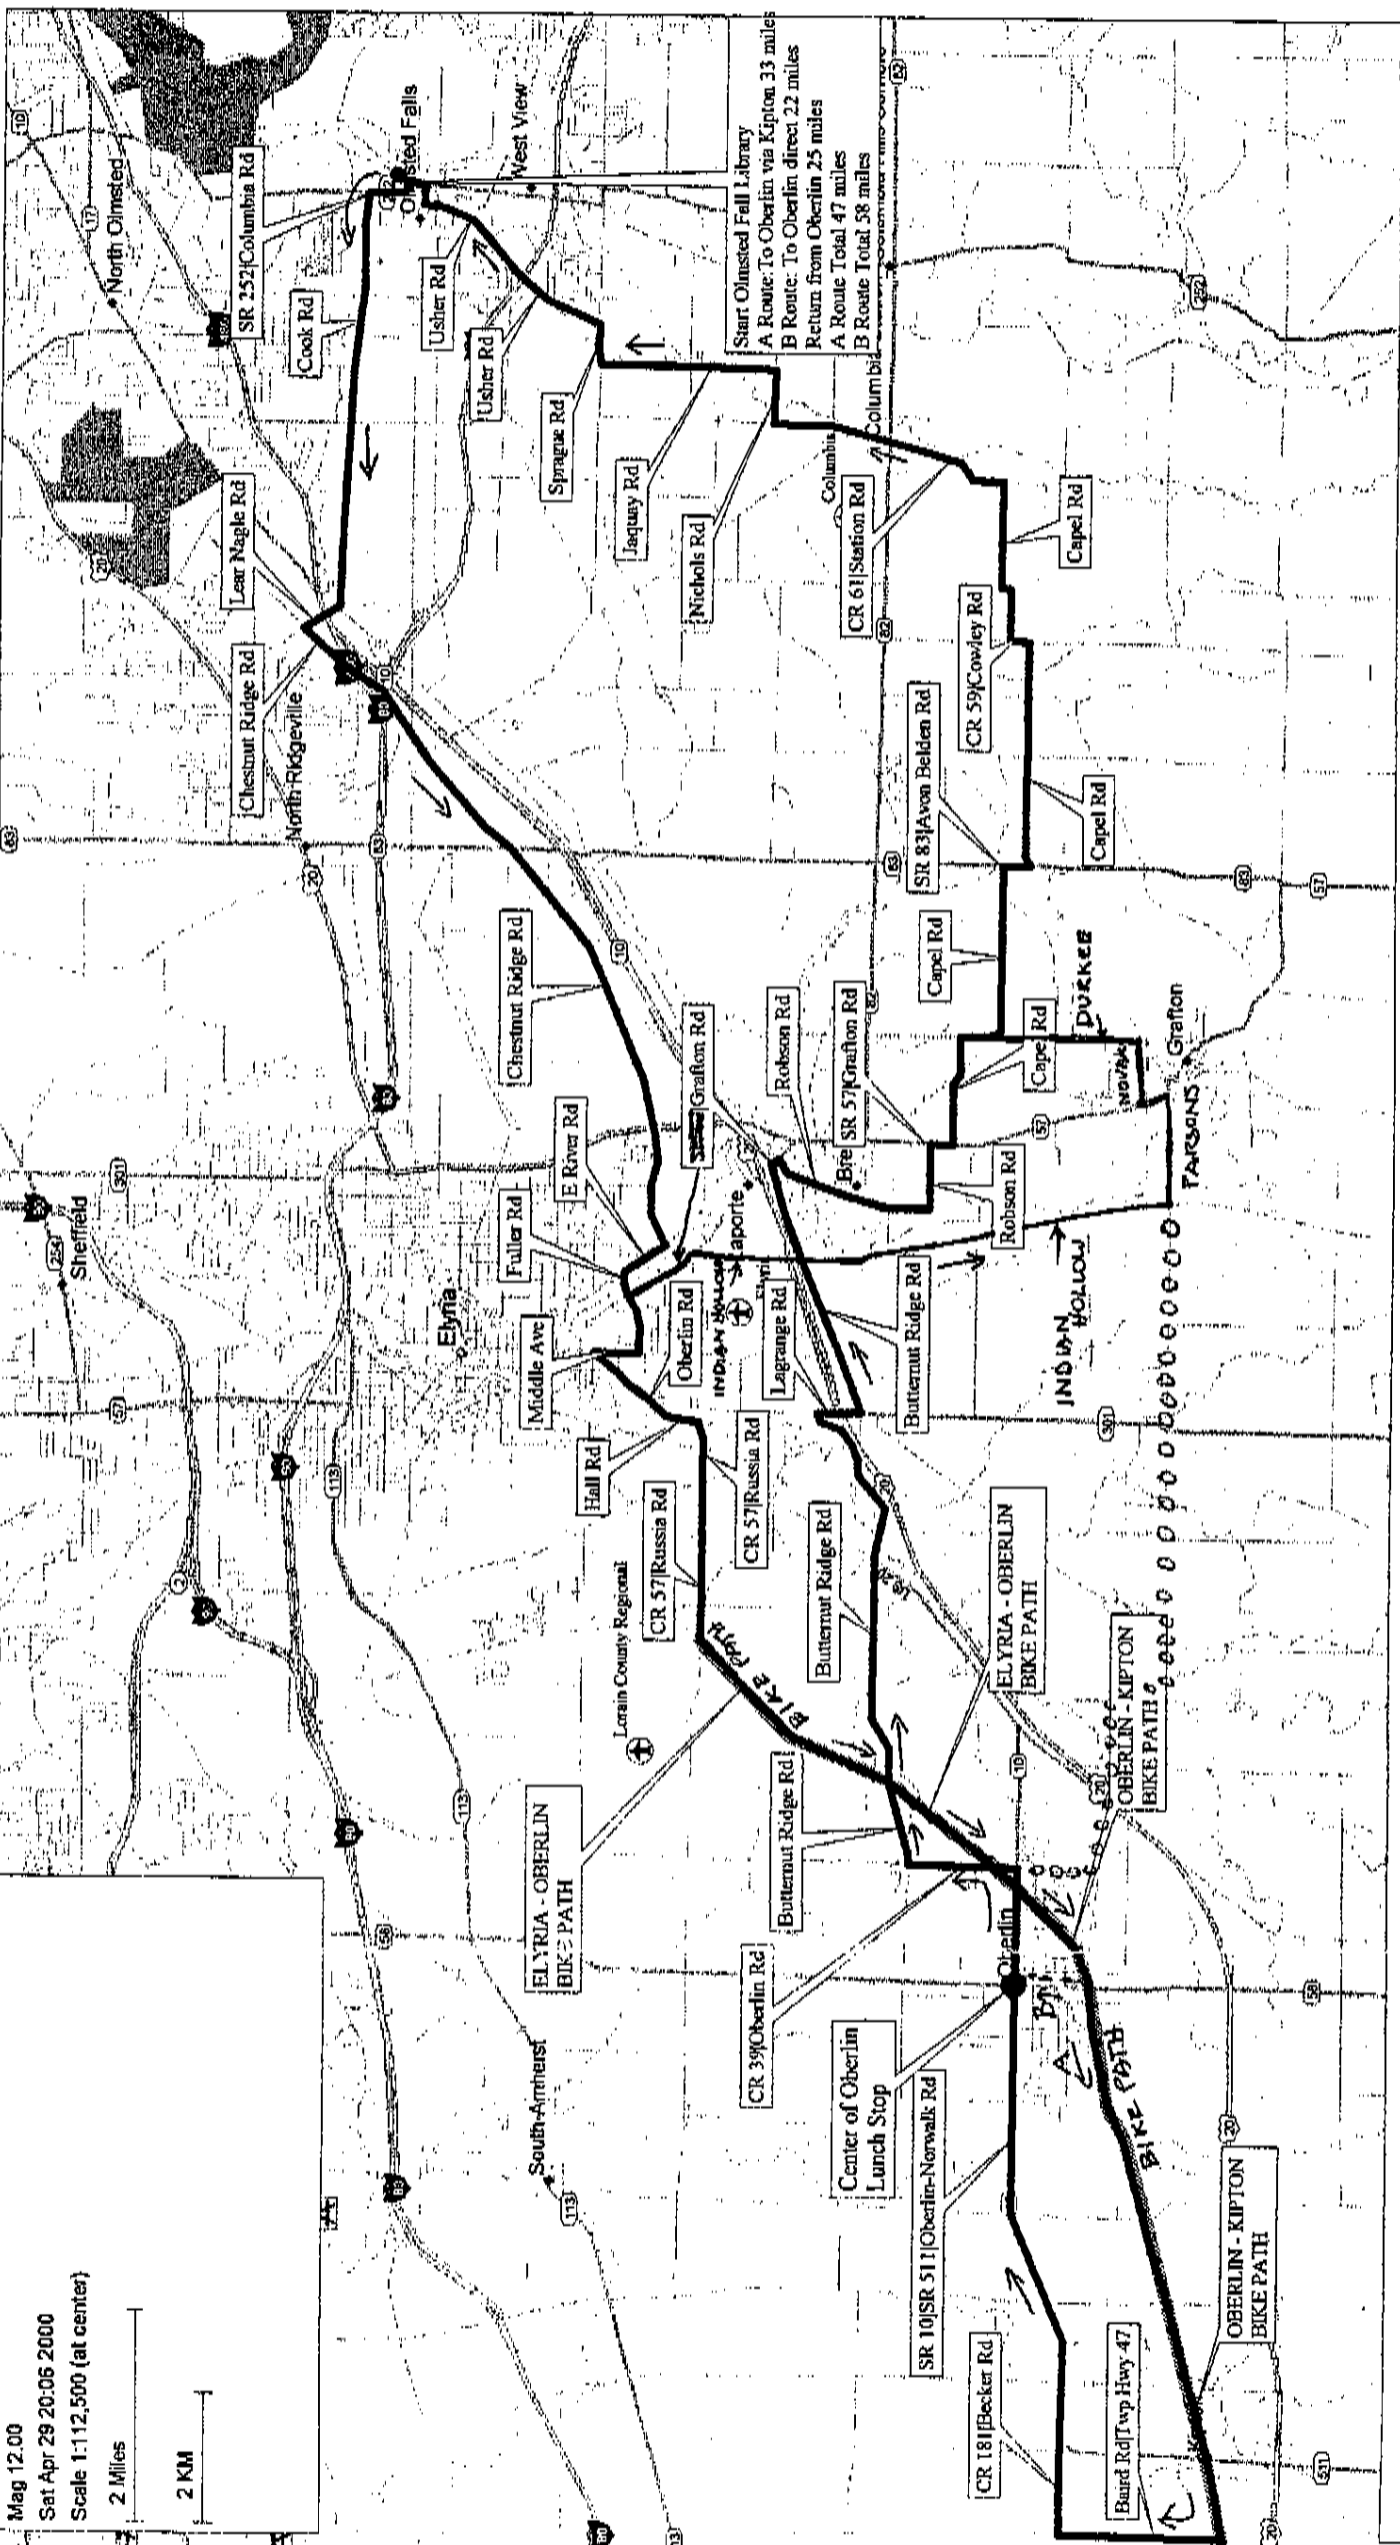

Mag 12.00  
 Sat Apr 29 20:06 2000  
 Scale 1:112,500 (at center)

Start: Olmsted Fall Library  
 A Route: To Oberlin via Kipton 33 miles  
 B Route: To Oberlin direct 22 miles  
 Return from Oberlin 25 miles  
 A Route Total 47 miles  
 B Route Total 58 miles

# Olmsted Falls to Oberlin/Kipton 47 or 58 miles