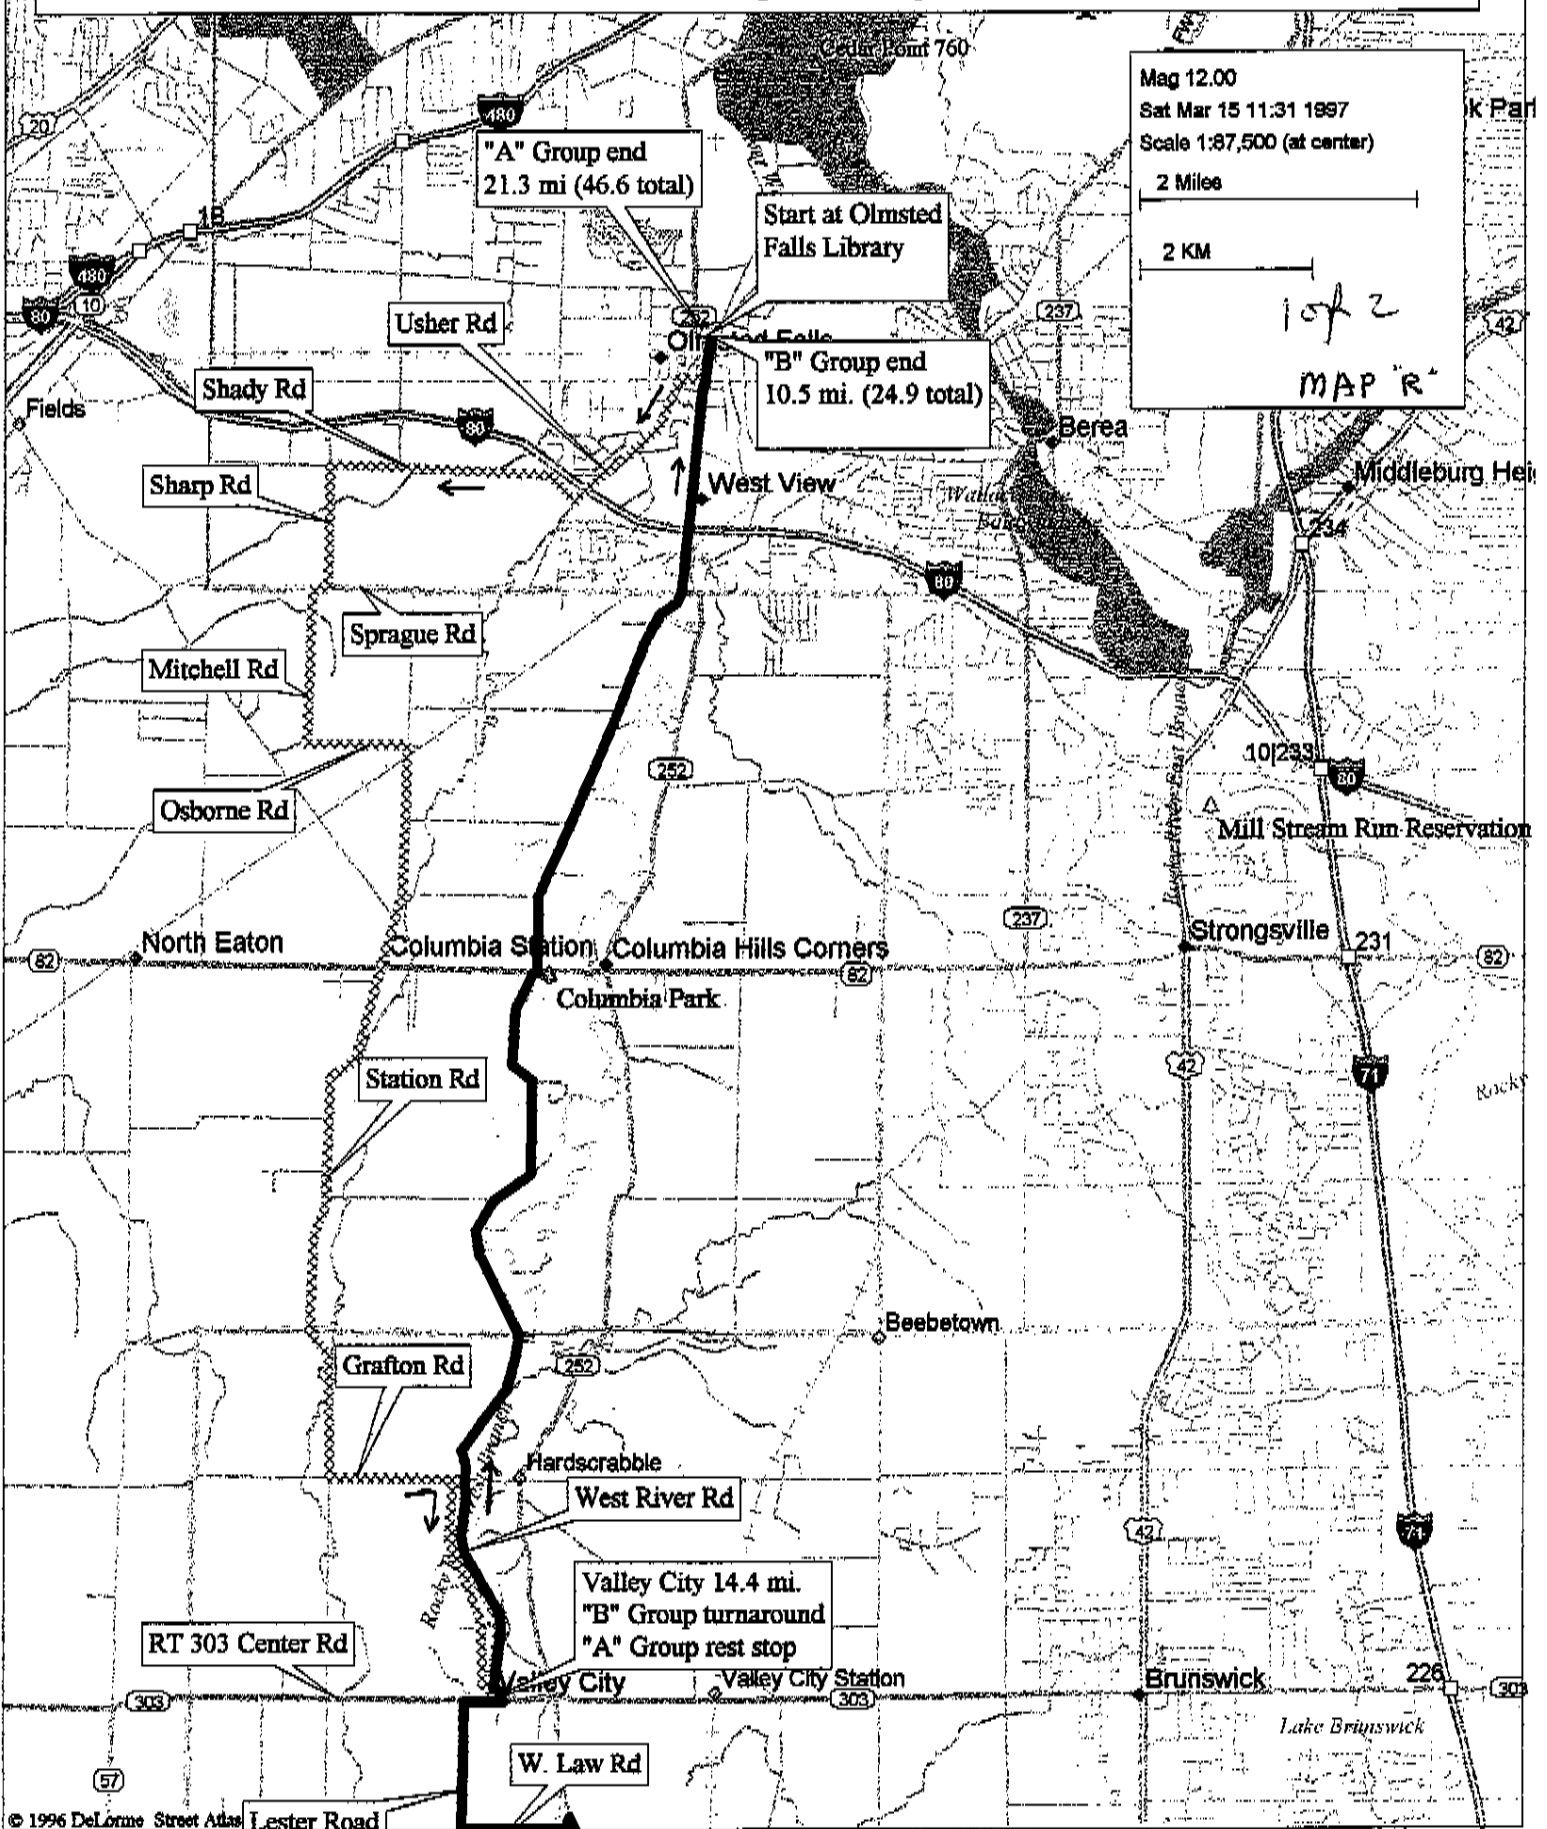

Olmsted Falls to Valley City/Medina (24/46)

Continued on reverse

Valley City to Medina (11/22 mi) LEW