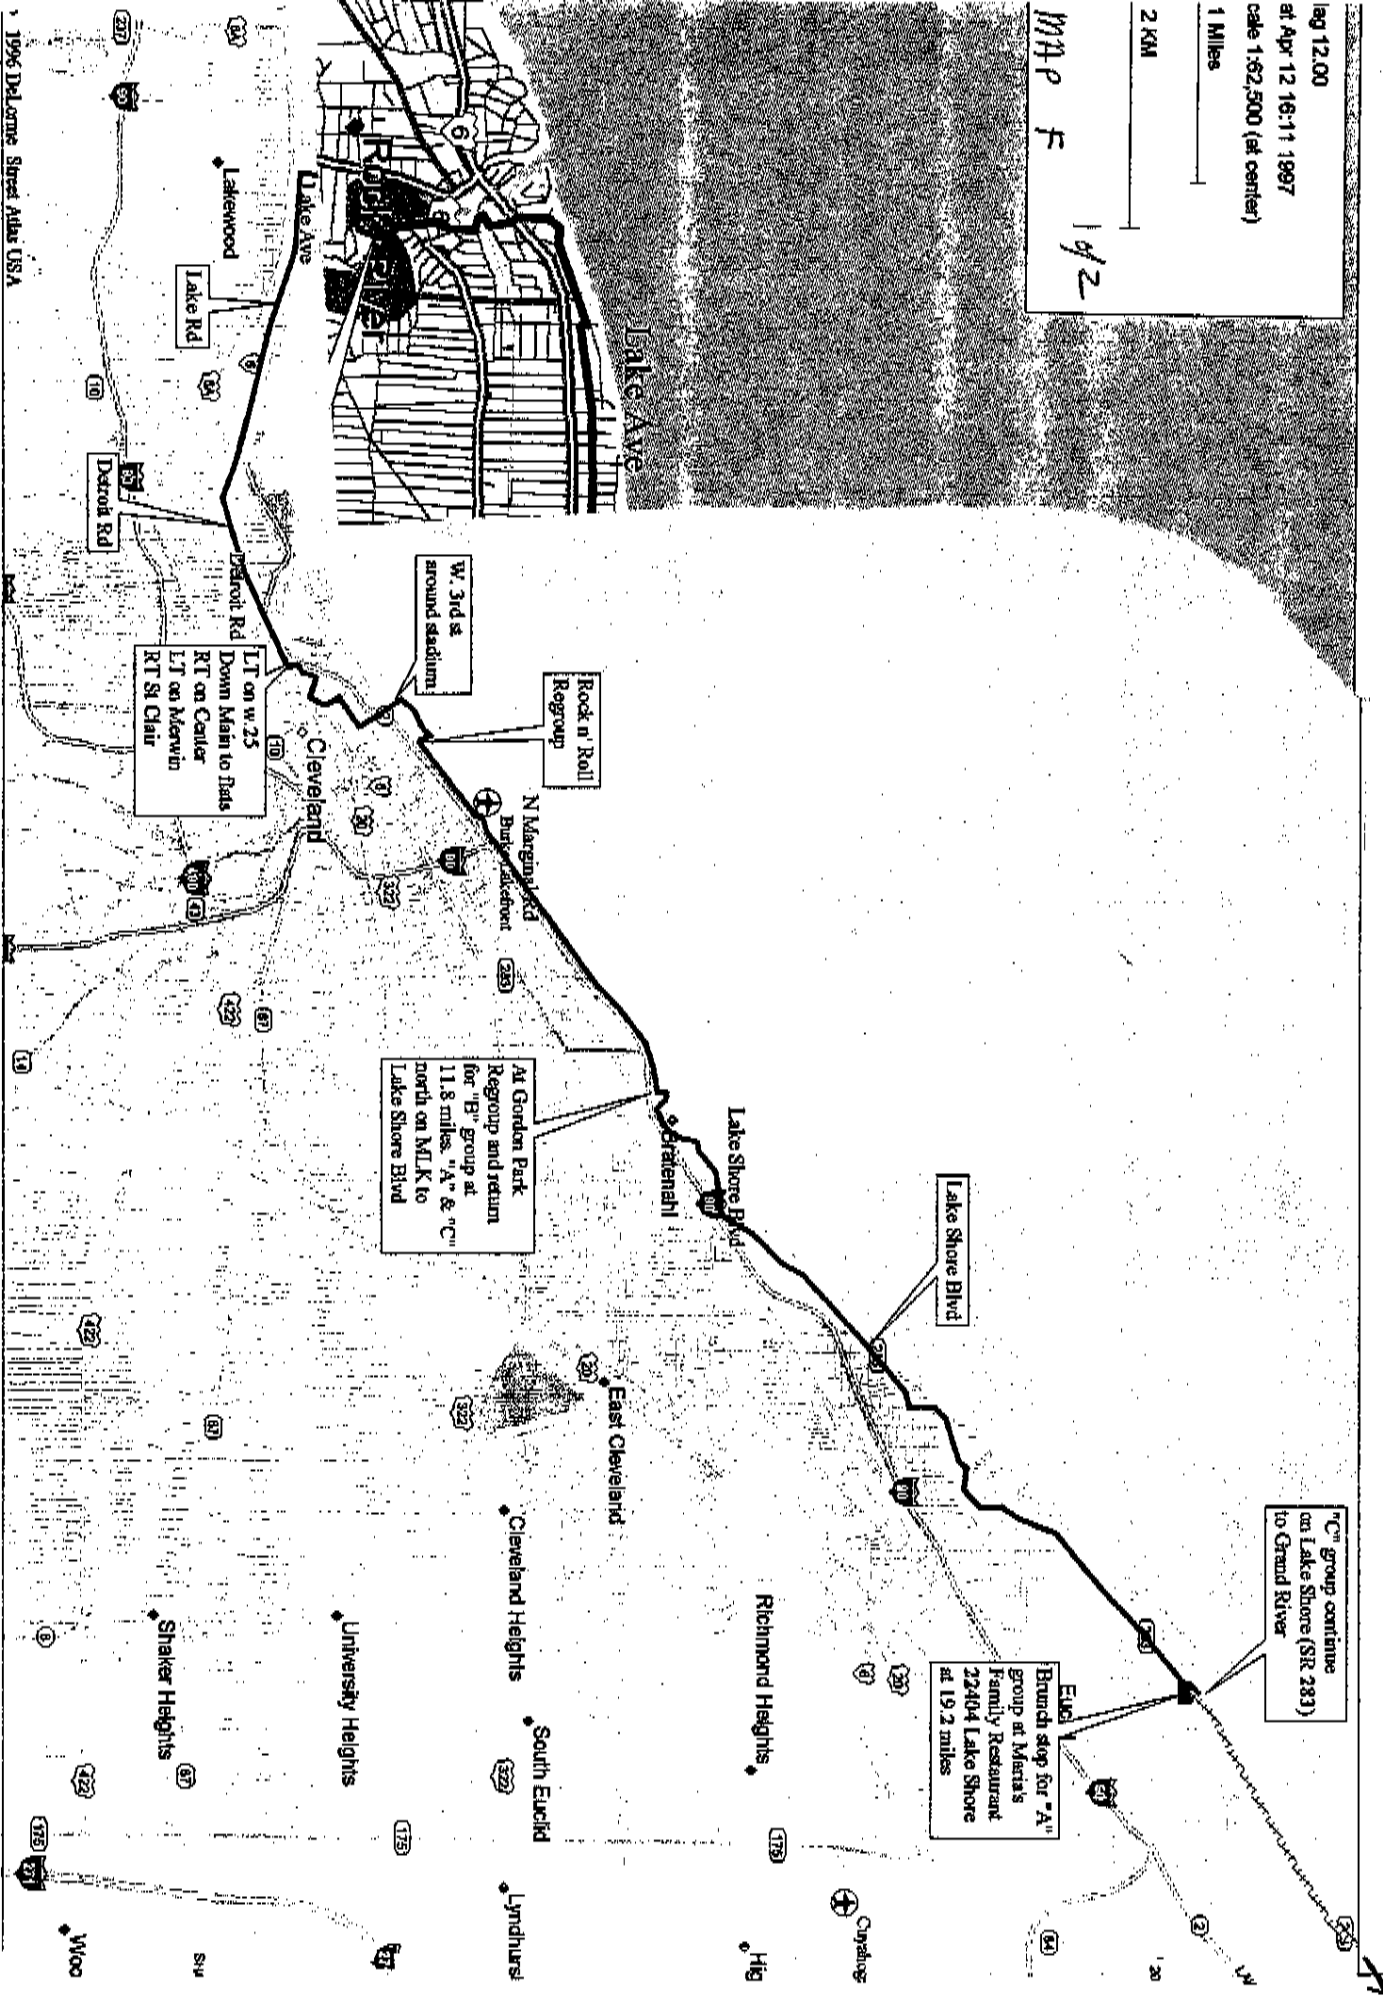

Scenic Park to Euclid miles

Aug 12, 2000
 at Apr 12 16:11 1997
 scale 1:52,500 (at center)
 1 Miles
 2 KM
 MAP F 1 1/2

SENIC PARK to EUCLID

L Parkway
cross Detroit
on Sloan
bear L on Sloan to
Arlington
L Clifton Rd
cross 2
R Lake
L Detroit
R 75th
L Franklin
L 28th
R Detroit
L W. 3rd
around stadium on Erieside
regroup at Roch Hall
East on North Marginal
L onto Bike Trail
regroup at Gordon Park
L MLK Drive to
Bike Trail
L Lake Shore Drive

Lunch @ Maria's Family Restaurant
22404 Lake Shore Blvd
216-289-6421