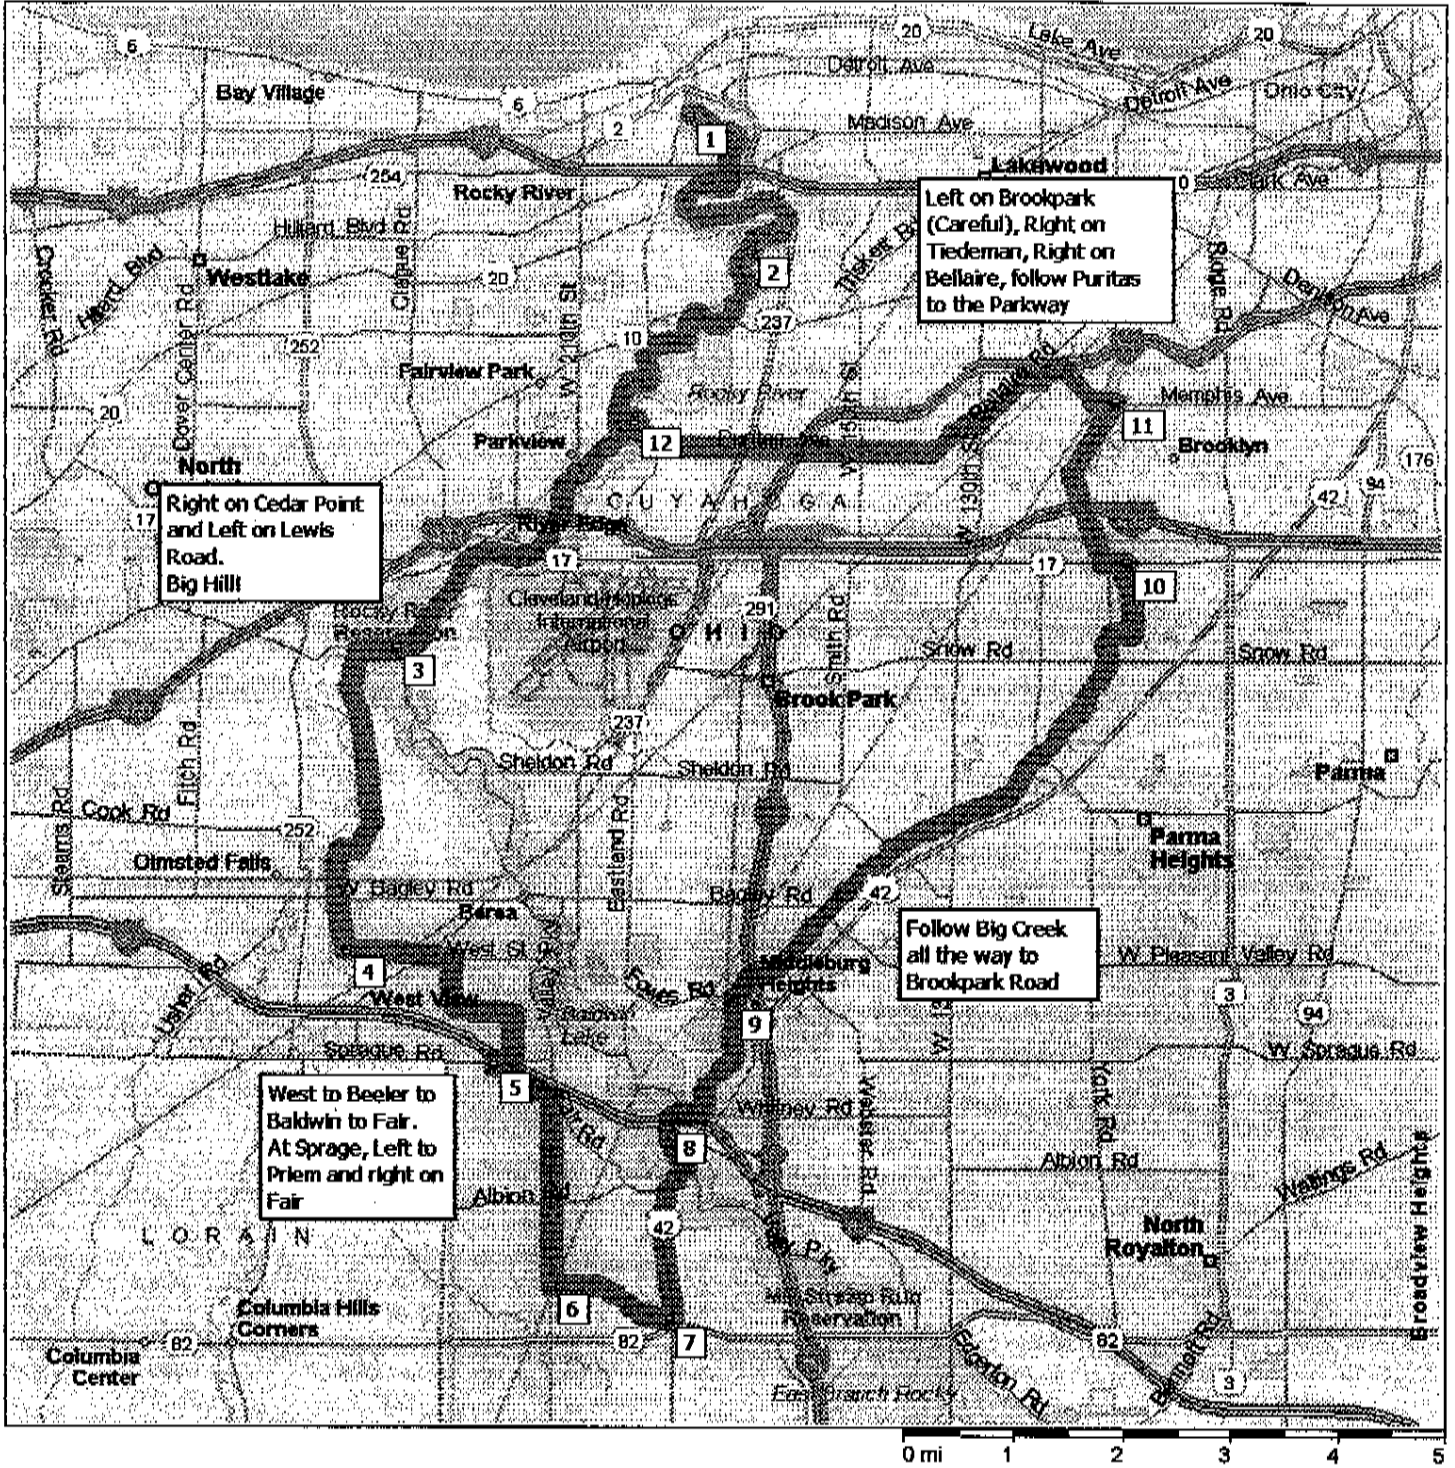

Scenic Park to Strongsville, 41 Miles

Mile	Instruction
0.0	Depart Valley Pky, Lakewood, OH 44107 on Valley Pky (North-East)
9.3	Bear RIGHT (West) onto Cedar Point Rd
9.6	Turn LEFT (South) onto Lewis Rd
12.6	At 8789 Lewis Rd, Olmsted Falls, OH 44138, bear LEFT (East) onto West Rd
12.8	At roundabout, take the SECOND exit
12.8	Exit roundabout onto West Rd
13.6	Continue (East) on West St
13.7	Turn RIGHT (South) onto Beeler Dr
14.1	Turn LEFT (East) onto Baldwin Dr
14.7	Turn RIGHT (South) onto Fair St
15.1	Turn RIGHT (West) onto W Sprague Rd
15.3	Turn LEFT (South) onto Priem Rd
15.3	At near West View, turn LEFT (East) onto Fair Rd
16.0	Bear RIGHT (South) onto SR-237 [Prospect Rd]
17.7	At near Strongsville, turn LEFT (East) onto Westwood Dr
19.0	At 19075 Westwood Dr, Strongsville, OH 44136, stay on Westwood Dr (East)
	Lunch at Goldie's Deli
19.0	Turn LEFT (North) onto US-42 [Pearl Rd]
20.5	Turn LEFT (North-West) onto Valley Pky
21.1	Bear RIGHT (East) onto Whitney Rd
21.4	Bear LEFT (North) onto Big Creek Pky
28.7	Turn LEFT (West) onto SR-17 [Brookpark Rd]
28.9	Bear RIGHT (North) onto Tiedeman Rd
30.5	Turn LEFT (West) onto Memphis Ave
31.1	Continue (North-West) on W 117th St
31.1	*Turn potentially restricted* Bear LEFT (West) onto Avenue of Peace
31.3	Stay on Avenue of Peace (South-West)
31.4	Continue (West) on Brookfield Ave
31.5	Bear LEFT (South-West) onto Bellaire Rd
32.7	Bear RIGHT (West) onto Puritas Ave
35.6	At Valley Parkway turn RIGHT on to Valley Parkway
41.7	Arrive back at Scenic Park